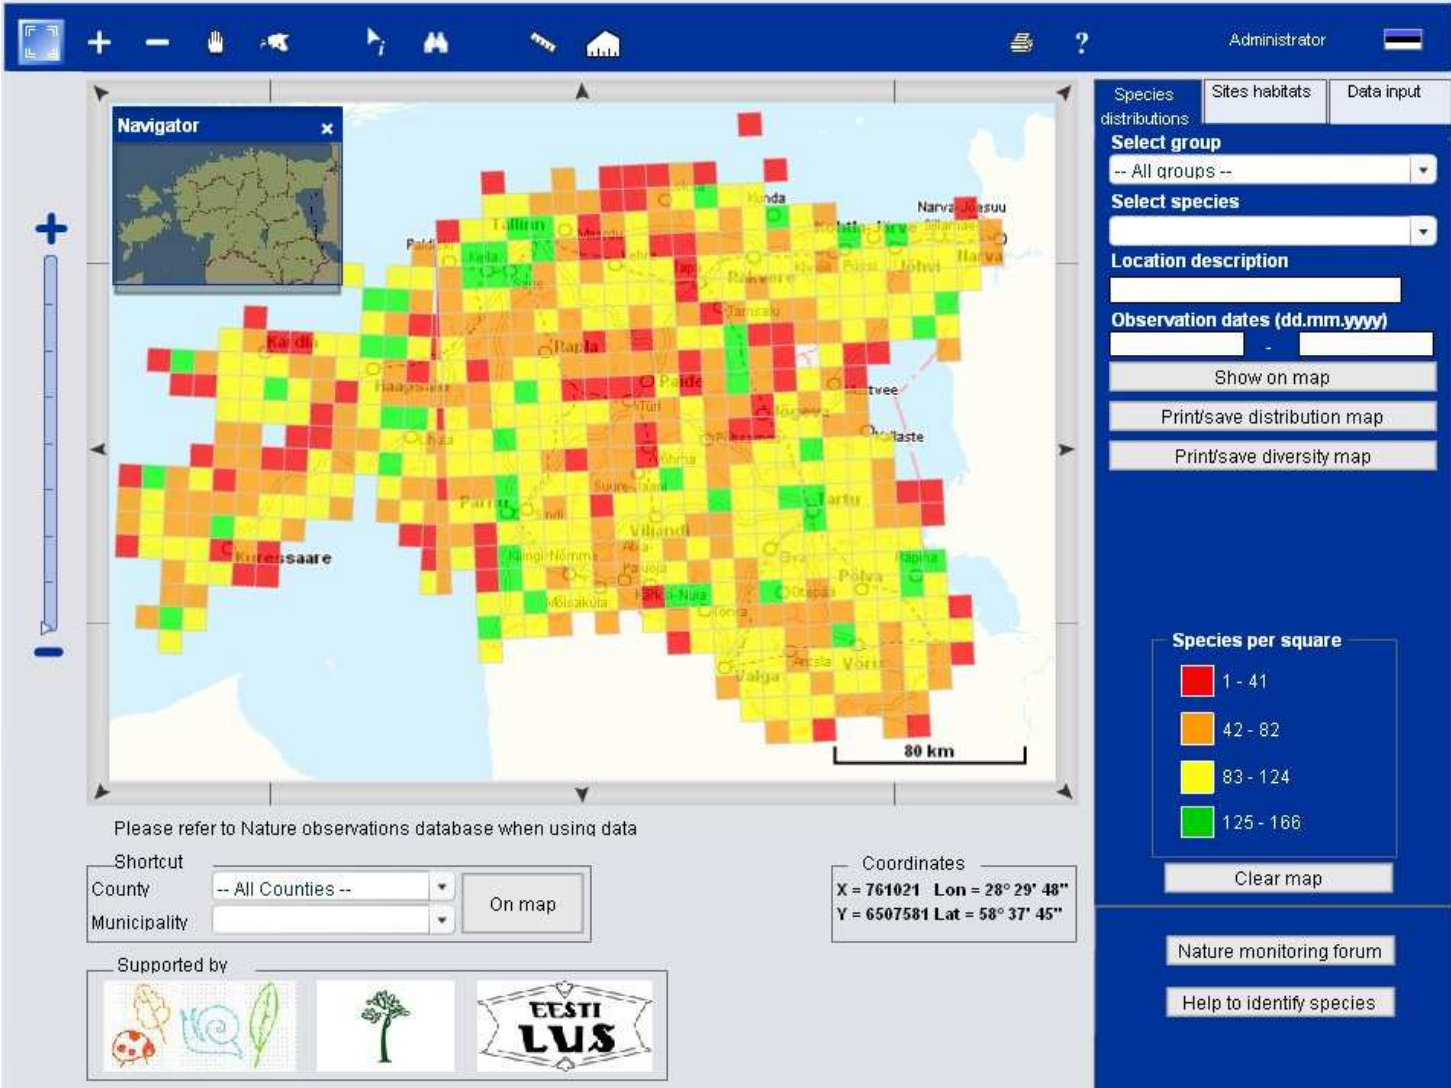

Loodusvaatluste andmebaas EST ENG Sitemap

About database Useful stuff Summaries

Home ABOUT DATABASE >> HOME

Introduction WELCOME TO THE NATURE OBSERVATIONS DATABASE

The map application of the database

Nature observations forum

Album

Last observations

- Mammals
- Amphibians
- Butterflies
- Birds
- Insects
- Reptiles
- Vascular plants
- Fishes
- Molluscs
- Fungi
- Spiders

Links

Contact

Feedback

We invite everyone to insert their observations to this database. We welcome all sightings, e. g. I saw the first Hepatica in spring or roe deer in forest. In addition to living individuals you can also report observations of traces of activity or died individuals.

NB! YOU CAN START BY CLICKING ON THE PHOTO OF THE SPECIES YOU SAW AND LOG IN

Mammals

Estonian Nature Observations Database

- Database is public database, where everyone can insert observations. Example: if you see roe deer in Estonia, then you can put this information in our database. For that you only have to register yourself as user.
- But absolutely everybody can see entered observations on the map application with accuracy of UTM square. On the map you can make different queries, example queries by group of species, name of species and time of observation.

Estonian Nature Observations Database

Estonian Nature Observations Database

- In addition it is possible to see different objects on map. Example Estonian national parks, nature reserves, nature monuments et cetera.
- Observer can insert observation even he/she doesn't have capability identify the species. In that case observer has to take a photo and send it to the database with observation. And then he/she can add the observation with the photo to the forum of the database. There the experts help to identify the species and give answer.
- At the moment we have over 170 000 observations and almost 500 users in Estonian Nature Observations Database.