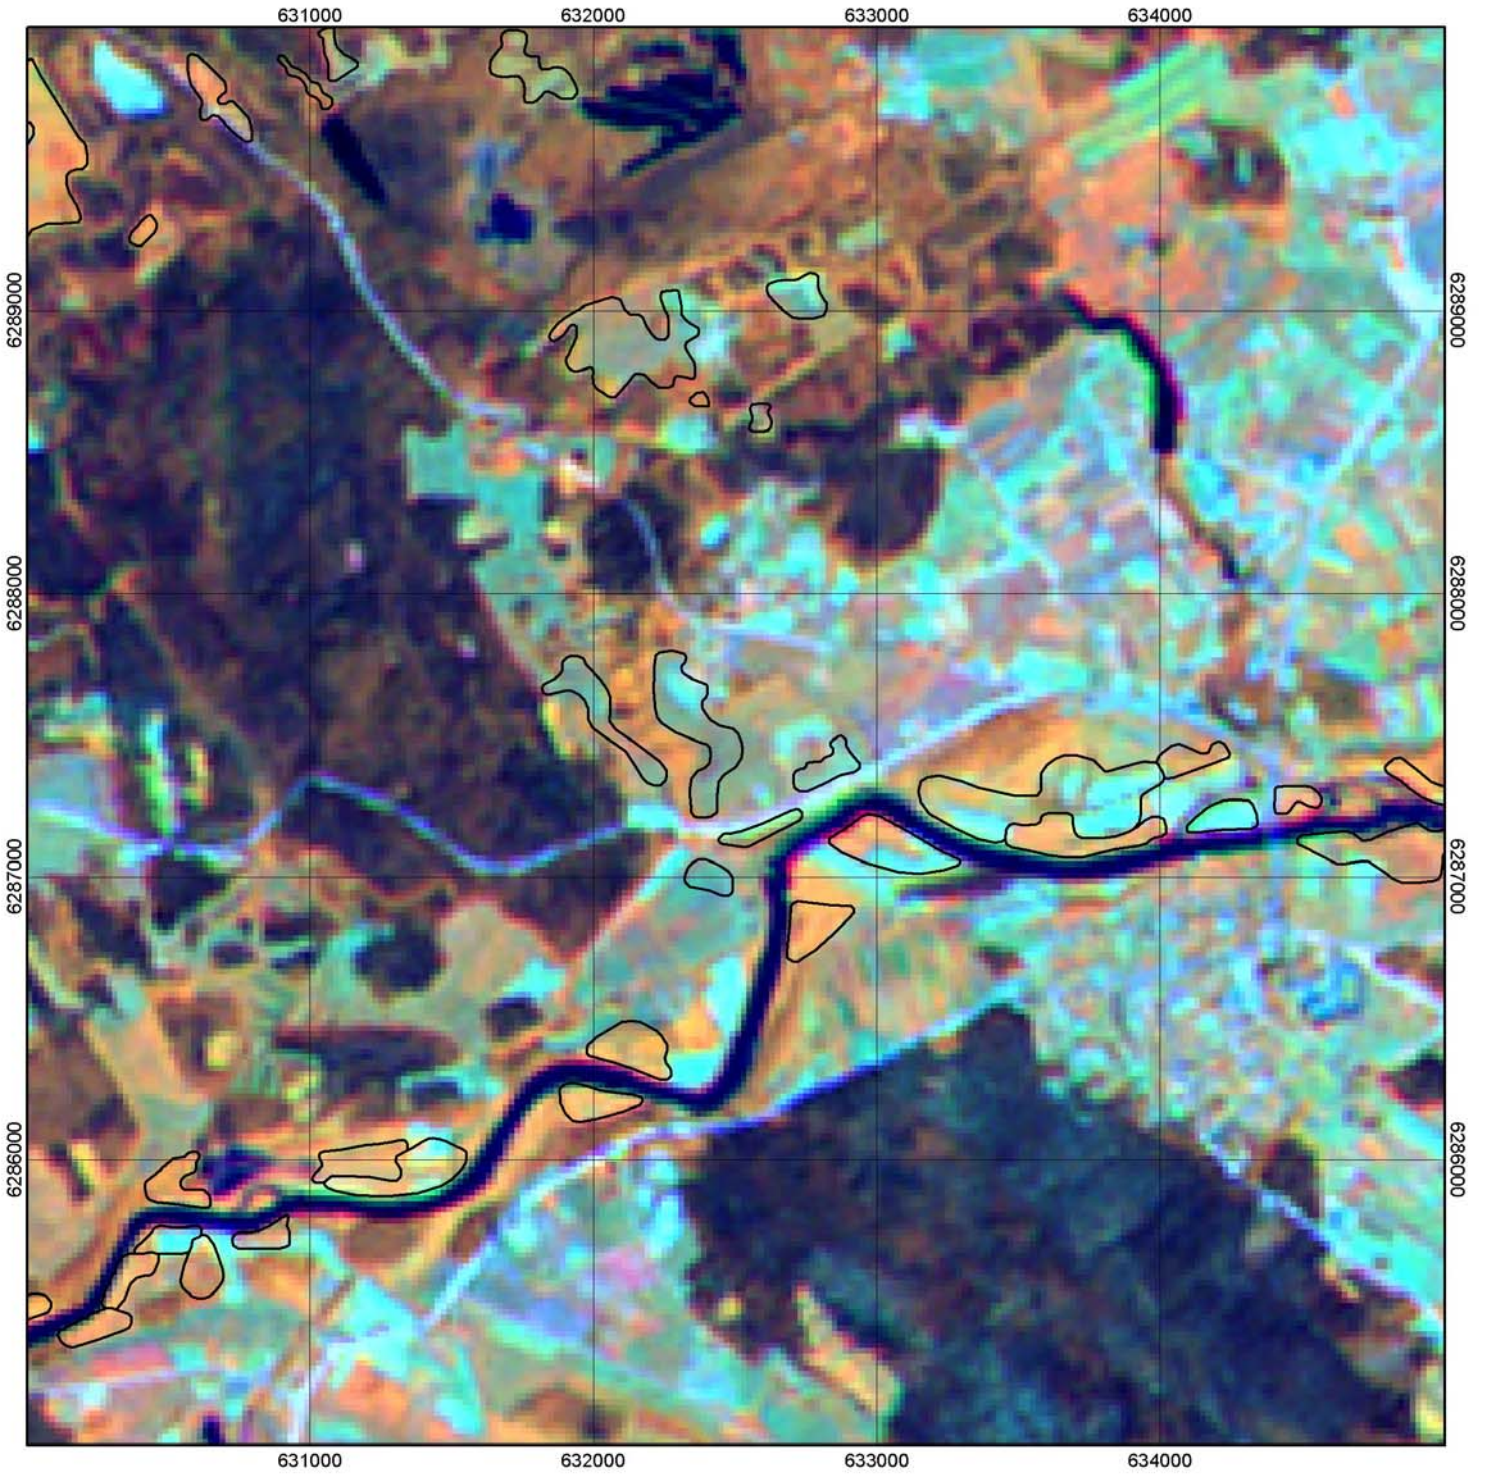

Fig. 2 . Sattelite image of 5 km x 5 km square

3434\_32

The Aiviekste River valley near Ļaudona

Fig. 3. Sattelite image of 5 km x 5 km square with mapped grassland polygons